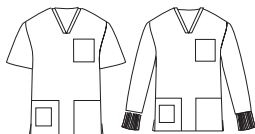

SIZE	BUST/CHEST	WAIST
XS	87 - 94	87 - 94
S	95 - 100	95 - 100
M	101 - 106	101 - 106
L	107 - 112	107 - 112
XL	113 - 118	113 - 118
XXL	119 - 124	119 - 124
3XL	125 - 130	125 - 130
4XL	131 - 136	131 - 136
5XL	137 - 142	137 - 142