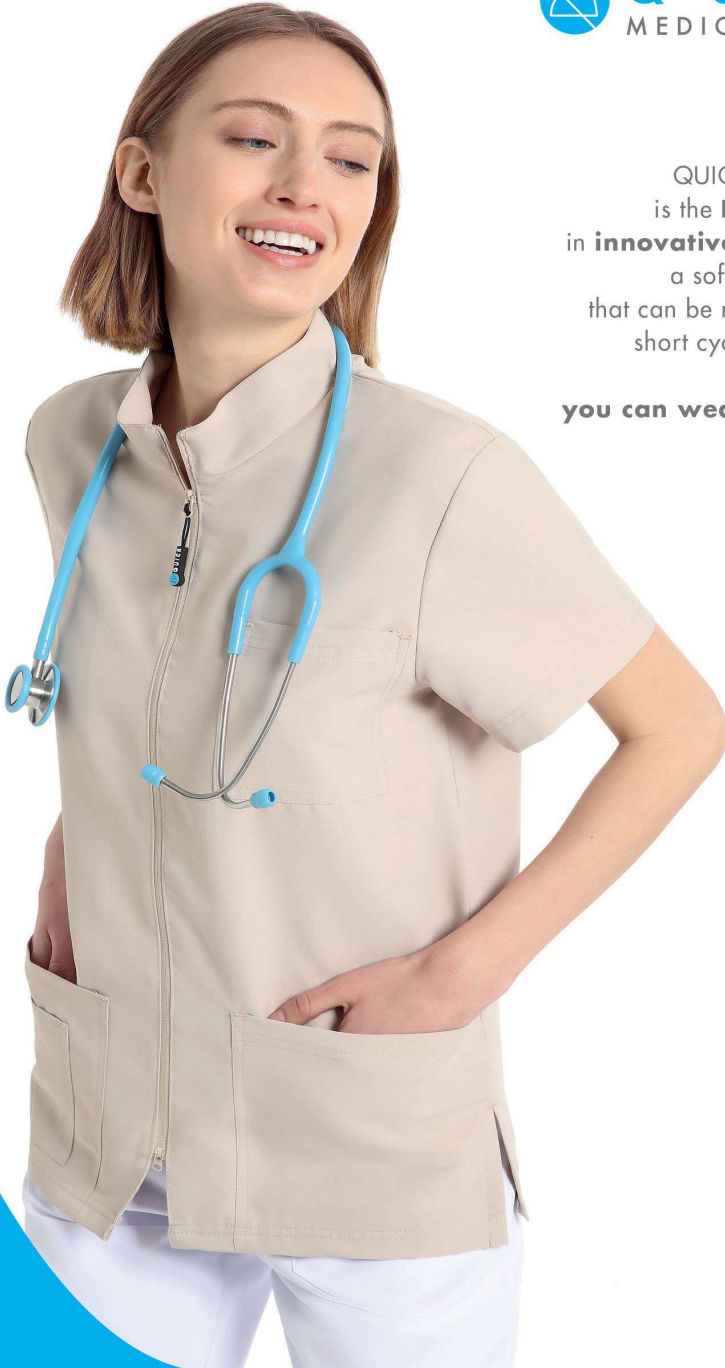

The **NO IRON** uniform  
in microfibre

0%

WRINKLES

100%

COMFORT

BARMAAN

QUICK - Medical Uniform  
is the **NO IRON** uniform  
in **innovative technical fabric**:  
a soft and silky microfibre  
that can be machine-washed with  
short cycles, **dries quickly**,  
does not wrinkle and  
**you can wear it immediately!**