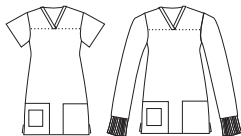

SIZE CHART

To take measurements correctly, we recommend that you wear only underwear and that you stand in front of a full-length mirror. Make sure that the tape measure is placed as horizontally as possible around the body part you want to measure.

Sizes are in centimetres and refer to the measurements of a person's body. These are indicative measurements that satisfy a standard figure and fit.

WOMEN'S MODEL

Scrub top
POWER

SIZE	BUST	WAIST	HIPS
XS	80 - 85	68 - 75	82 - 87
S	86 - 91	76 - 81	88 - 93
M	92 - 97	82 - 87	94 - 99
L	98 - 103	88 - 93	100 - 105
XL	104 - 109	94 - 99	106 - 111
XXL	110 - 115	100 - 105	112 - 117

UNISEX MODEL

Scrub top
SMART